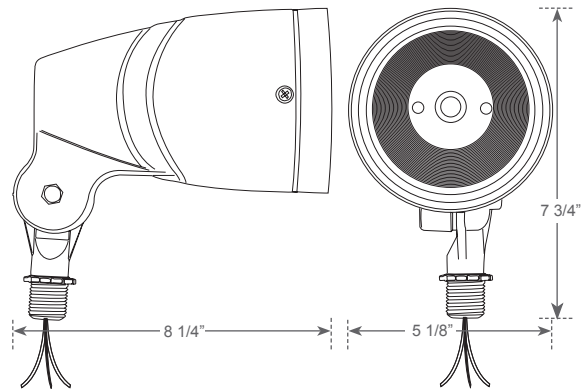

DIMENSIONS:

MOUNTING OPTIONS:

ORDERING INFORMATION

Example: MODEL-WATTAGE-COLOR TEMP-MOUNTING OPTIONS
i.e., "SFL-30W-3K-GS"

MODEL	WATTAGE	COLOR TEMP	MOUNTING OPTIONS	
SFL	30W	3K	GS	Ground Stake/Spike
		5K	CMB	Circular Mounting Base
			NO	No Options

Specification is subject to change.

*Warranty does not apply to installation errors, natural disasters, and/or abuse.