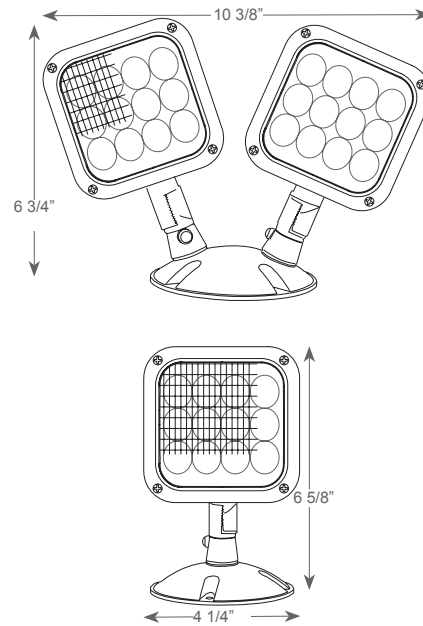

ELECTRICAL:

- Powered from low voltage power source with low voltage wiring (not provided)
- Multi-volt for use with 3.6V, 6V, 9.6V and 12V batteries

MOUNTING:

- Universal mounting base mounts to single-gang switch box
- Distance of maximum run is determined by system voltage, wire gauge and total maximum wattage on the run
- Suitable for wall or ceiling mount

- *5 year warranty
- UL Listed
- Meets UL924, NFPA 101 Life Safety Code, NEC, OSHA, Local and State Codes

DIMENSIONS:

ORDERING INFORMATION

Example: "LRHWP-1-P-G-SD-HL"

MODEL	No. of HEADS	HOUSING STYLE	HOUSING COLOR	OPTIONS
LRHWP	1 Single Head	P Thermoplastic	G Gray	Blank For Standard non-self-diagnostic fixtures SD For use with fixtures with a self-diagnostic option HL High Lumen 12 LEDs
	2 Double Head	D Die-cast	B Black	