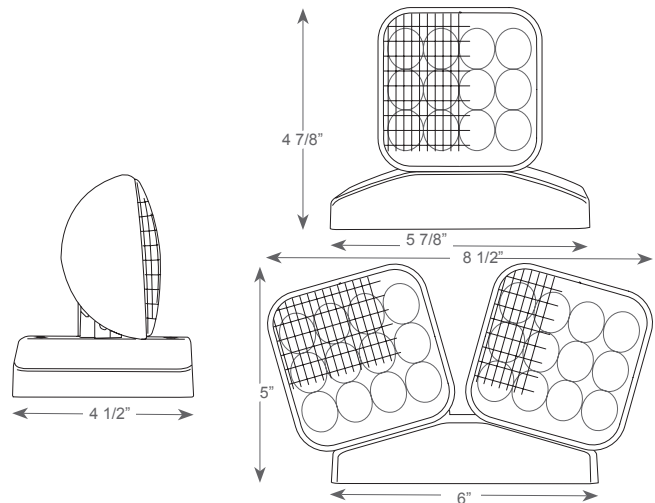

Indoor LED Remote Emergency Lamps

KEY FEATURES

ILLUMINATION:

- Long lasting, efficient, ultra bright white LED lamp heads
- High performance chrome-plated metallic reflector and plastic lens standard with 8 LEDs providing 1 watt per head. Optional 12 LEDs in each lamp head provide 1.5 watts per head
- Adjustable LED lamp heads increases center-to-center spacing

ELECTRICAL:

- Powered from low voltage power source with low voltage wiring (not provided)
- Multi-volt for use with 3.6V, 6V, 9.6V and 12V batteries

MOUNTING:

- Universal mounting base plate included with mounting hardware
- Distance of maximum run is determined by system voltage wire gauge and total maximum wattage on the run
- Suitable for wall or ceiling mount

DIMENSIONS:

ORDERING INFORMATION

Example: "LRH-1-W-SD-HL"

MODEL	No. of HEADS	HOUSING COLOR	OPTIONS
LRH	1 Single Head	W White	Blank For Standard non-self-diagnostic fixtures
	2 Double Head	B Black	SD For use with fixtures with a self-diagnostic option
			HL High Lumen 12 LEDs